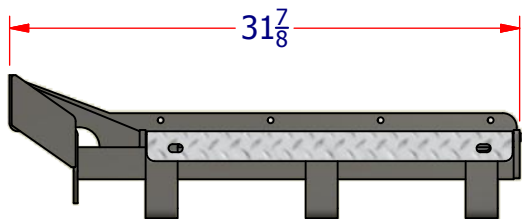

TIRE CHAIN HANGERS

WS321L

* Available in Widetrack version
Length = 34 7/8" (WS321WT-R, WS321WT-L)

KW321PXL

* Available in Widetrack version
Length = 34 7/8" (KW321PXWT-R, KW321PXWT-L)

PB-LA-321L

TCH326

*FOR END OF FRAME MOUNTING