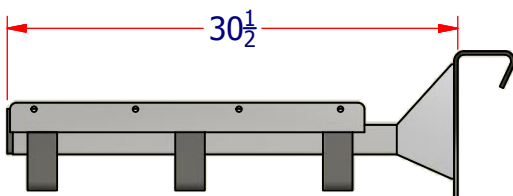

TIRE CHAIN HANGERS

WS321L

* Available in Widetrack version
Length = 34 7/8" (WS321WT-R, WS321WT-L)

KW321PXL

* Available in Widetrack version
Length = 34 7/8" (KW321PXWT-R, KW321PXWT-L)

PB-LA-321L

TCH326

*FOR END OF FRAME MOUNTING