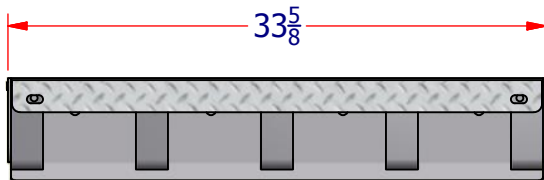

TIRE CHAIN HANGERS

WS321L

* Available in Widetrack version
Length = 34 7/8" (WS321WT-R, WS321WT-L)

KW321PXL

* Available in Widetrack version
Length = 34 7/8" (KW321PXWT-R, KW321PXWT-L)

PB-LA-321L

TCH326

*FOR END OF FRAME MOUNTING