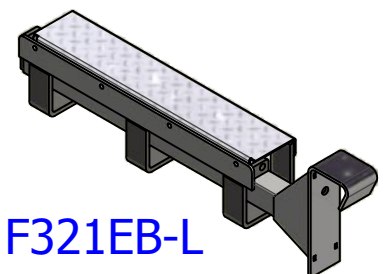

TIRE CHAIN HANGERS

WS321L

* Available in Widetrack version
Length = 34 7/8" (WS321WT-R, WS321WT-L)

KW321PXL

* Available in Widetrack version
Length = 34 7/8" (KW321PXWT-R, KW321PXWT-L)

PB-LA-321L

TCH326

*FOR END OF FRAME MOUNTING

F321EB-L