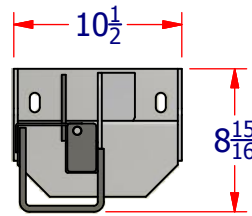

TIRE CHAIN HANGERS

WS321L

* Available in Widetrack version
Length = 34 7/8" (WS321WT-R, WS321WT-L)

KW321PXL

* Available in Widetrack version
Length = 34 7/8" (KW321PXWT-R, KW321PXWT-L)

PB-LA-321L

TCH326

*FOR END OF FRAME MOUNTING