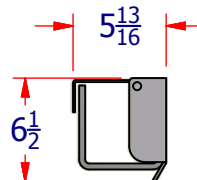

TIRE CHAIN HANGERS

WS321L

* Available in Widetrack version
Length = 34 7/8" (WS321WT-R, WS321WT-L)

KW321PXL

* Available in Widetrack version
Length = 34 7/8" (KW321PXWT-R, KW321PXWT-L)

PB-LA-321L

TCH326

*FOR END OF FRAME MOUNTING