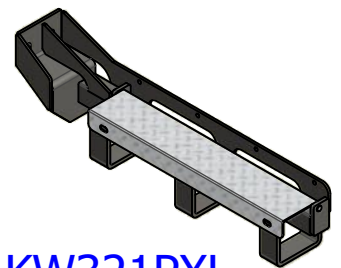

TIRE CHAIN HANGERS

WS321L

* Available in Widetrack version
Length = 34 7/8" (WS321WT-R, WS321WT-L)

KW321PXL

* Available in Widetrack version
Length = 34 7/8" (KW321PXWT-R, KW321PXWT-L)

PB-LA-321L

TCH326

*FOR END OF FRAME MOUNTING

F321EB-L