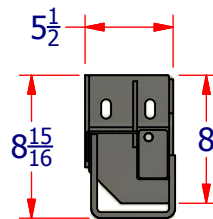

TIRE CHAIN HANGERS

WS321L

* Available in Widetrack version
Length = 34 7/8" (WS321WT-R, WS321WT-L)

KW321PXL

* Available in Widetrack version
Length = 34 7/8" (KW321PXWT-R, KW321PXWT-L)

PB-LA-321L

TCH326

*FOR END OF FRAME MOUNTING