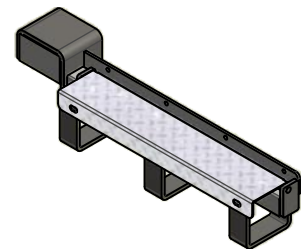

TIRE CHAIN HANGERS

WS321L

* Available in Widetrack version
Length = 34 7/8" (WS321WT-R, WS321WT-L)

KW321PXL

* Available in Widetrack version
Length = 34 7/8" (KW321PXWT-R, KW321PXWT-L)

PB-LA-321L

TCH326

*FOR END OF FRAME MOUNTING

F321EB-L