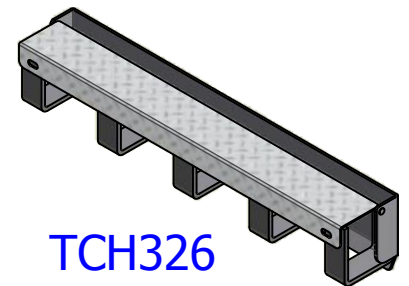

TIRE CHAIN HANGERS

WS321L

* Available in Widetrack version
Length = 34 7/8" (WS321WT-R, WS321WT-L)

KW321PXL

* Available in Widetrack version
Length = 34 7/8" (KW321PXWT-R, KW321PXWT-L)

PB-LA-321L

TCH326

*FOR END OF FRAME MOUNTING

F321EB-L