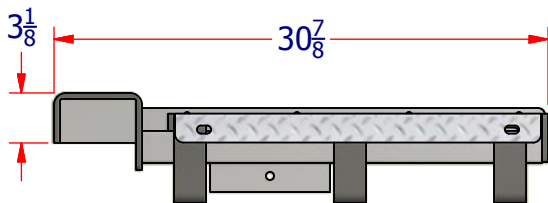

TIRE CHAIN HANGERS

WS321L

* Available in Widetrack version
Length = 34 7/8" (WS321WT-R, WS321WT-L)

KW321PXL

* Available in Widetrack version
Length = 34 7/8" (KW321PXWT-R, KW321PXWT-L)

PB-LA-321L

TCH326

*FOR END OF FRAME MOUNTING