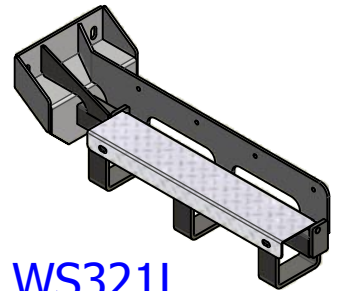

TIRE CHAIN HANGERS

WS321L

* Available in Widetrack version
Length = 34 7/8" (WS321WT-R, WS321WT-L)

KW321PXL

* Available in Widetrack version
Length = 34 7/8" (KW321PXWT-R, KW321PXWT-L)

PB-LA-321L

TCH326

*FOR END OF FRAME MOUNTING

F321EB-L