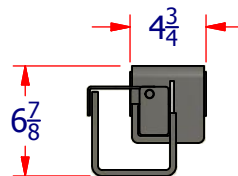

TIRE CHAIN HANGERS

WS321L

* Available in Widetrack version
Length = 34 7/8" (WS321WT-R, WS321WT-L)

KW321PXL

* Available in Widetrack version
Length = 34 7/8" (KW321PXWT-R, KW321PXWT-L)

PB-LA-321L

TCH326

*FOR END OF FRAME MOUNTING