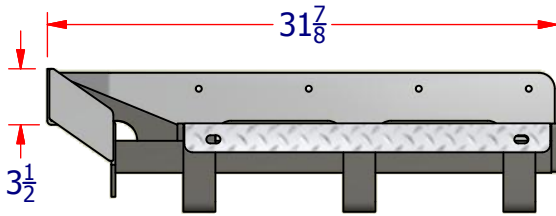

TIRE CHAIN HANGERS

WS321L

* Available in Widetrack version
Length = 34 7/8" (WS321WT-R, WS321WT-L)

KW321PXL

* Available in Widetrack version
Length = 34 7/8" (KW321PXWT-R, KW321PXWT-L)

PB-LA-321L

TCH326

*FOR END OF FRAME MOUNTING